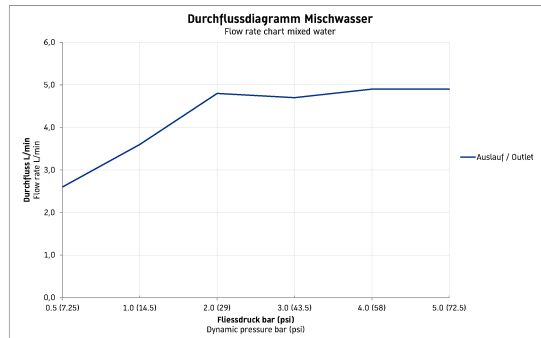

White Tulip Single lever bidet mixer # WT2400001010

| < 168 mm > |

Single lever bidet mixer	Dimension	Weight	Order number
ceramic cartridge, projection 111 mm, flexible connection hoses 3/8", flow rate 4,5 l/min (3 bar), normal spray, spout fixed with ball joint, chrome, maximum temperature can be adjusted on installation, recommended operating pressure 1 - 5 bar, with pop-up waste set, 168 mm			
<b>Colors</b>			
10 Chrome			
<b>Variant</b>			
connection size DN15			WT2400001010