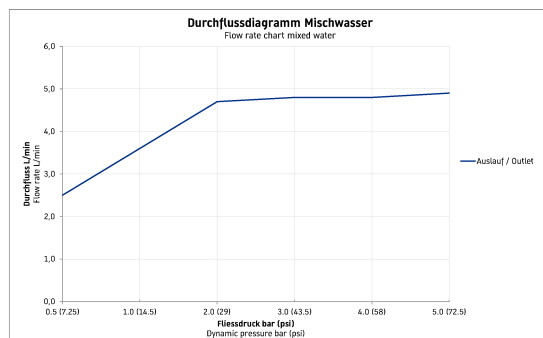

White Tulip Single lever basin mixer M # WT1020002010

|< 217 mm >|

Single lever basin mixer M	Dimension	Weight	Order number
ceramic cartridge, Projection 125 mm, flexible connection hoses 3/8", aerator adjustable, normal spray, maximum temperature can be adjusted on installation, recommended operating pressure 1 - 5 bar, without pop-up waste set, chrome, 217 mm			
Colors			
10 Chrome			
Variant			
flow rate 5,0 l/min (3 bar), connection size DN15			WT1020002010
Suitable accessories			
Push-open waste for washbasins with overflow		0.400 kilogram	005052
Slotted waste for washbasins without overflow	75 mm	0.400 kilogram	005038
Slotted waste for washbasins without overflow	50 mm	0.300 kilogram	005024
Recommended basins			
Above counter basin ground, with tap platform, back plane glazed, fixings included, 600 x 470 mm	600 x 470 mm		235260
Above counter basin ground, with tap platform, back plane glazed, fixings included, 500 x 470 mm	500 x 470 mm		235250
Vanity basin countertop basin, with overflow, with tap platform, Ceramic covered push-open waste included, 600 x 450 mm	600 x 450 mm		038560
Washbowl ground, with overflow, with tap platform, back plane unglazed, fixings included, Ceramic covered push-open waste included, 500 x 400 mm	500 x 400 mm		236050