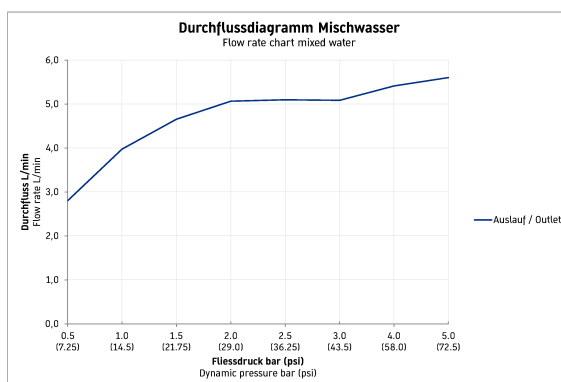

C.1 Single lever basin mixer XL # C110400020.. / C110400020..

|< 322 mm >|

Single lever basin mixer XL	Dimension	Weight	Order number
ceramic cartridge, Projection 166 mm, flexible connection hoses 3/8", aerator adjustable, normal spray, recommended operating pressure 1 - 5 bar, without pop-up waste set, 322 mm			
Colors			
10 Chrome 46 Black Matt			
Variant			
chrome, flow rate 5,0 l/min (3 bar), connection size DN15, UWL class 1, noise class I			C110400020..
black matt, flow rate 5,0 l/min (3 bar), connection size DN15, UWL class 1, noise class I			C110400020..
Recommended basins			
Washbowl without tap platform, without overflow, 500 x 405 mm	500 x 405 mm		233950
Washbowl ground, without overflow, without tap platform, ceramic covered slotted waste included, fixings included, 600 x 400 mm	600 x 400 mm		037960
Washbowl ground, without overflow, without tap platform, ceramic covered slotted waste included, fixings included, 800 x 400 mm	800 x 400 mm		037980
Washbowl ground, without overflow, without tap platform, fixings included, 600 x 380 mm	600 x 380 mm		235160
Washbowl ground, without overflow, without tap platform, ceramic covered slotted waste included, fixings included, 600 x 345 mm	600 x 345 mm		235560