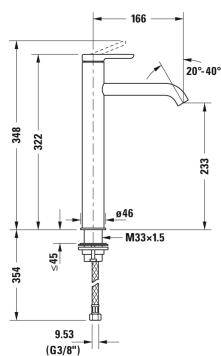

All drawings contain the necessary measurements which are subject to standard tolerances. They are stated in mm and are non-binding. Exact measurements, in particular for customised installation scenarios, can only be taken from the finished piece.