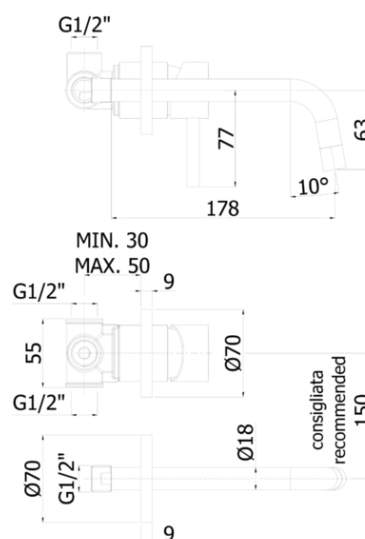

light

DESCRIZIONE | DESCRIPTION

- Miscelatore incasso lavabo completo di:
- piastre Ø70mm
- attacchi 1/2"G
- Concealed single lever basin mixer complete with:
- wall plates Ø70mm
- 1/2"G connections

FINITURE | FINISHES

LIG 006..70

- CR - Cromo | Chrome
- BO - Bianco opaco | Matt white
- NO - Nero opaco | Matt black
- HG - Honey gold | Honey gold finish
- HGSP - Honey gold spazzolato | Brushed honey gold finish
- ST - Steel looking | Steel looking finish

ARTICOLO | ARTICLE

LIG 006..70

- con bocca e aeratore M16x1 -l. 178mm
- with spout and aerator M16x1 -l. 178mm

LIG 007..70

- con bocca e aeratore M16x1 -l. 248mm
- with spout and aerator M16x1 -l. 248mm

DOCUMENTI TECNICI | TECHNICAL DOCUMENTS