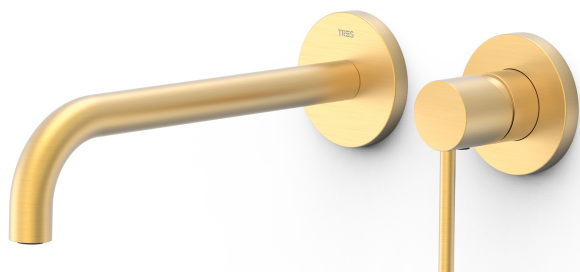

262300220M

STUDY

Visible part for recessed sink body

- Visible part only
- Includes concealing plate, handle and 237 mm spout
- Recessed body not included

Aerator:

Cartridge reference: 29902801

Flow rate (l/min): 5,7

Environmental Quality Guarantee (Catalonia)

Material: Low lead content brass

New

Corrosion resistance

194
120