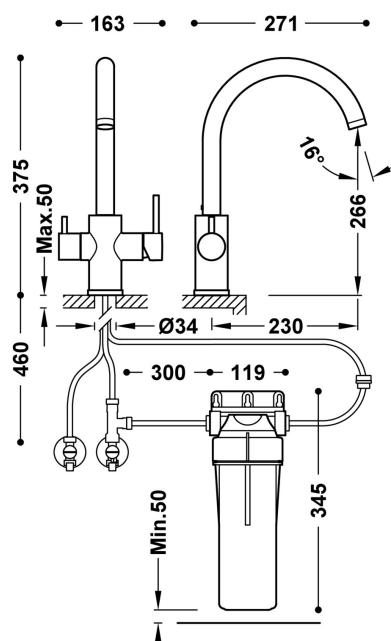

23045402NM

COCINA

Dual-source single lever kitchen mixer tap for mains and filtered water.

- Separate flow regulation and closure
- Includes a filter Seven+ for six months (10000 litres) of filtered water
- Removes most bacteria, viruses and heavy metals
- Flexible G3/8 connection hoses

Matt Black Finish

Spout swivel angle: 360

Cartridge reference: 9134592

New