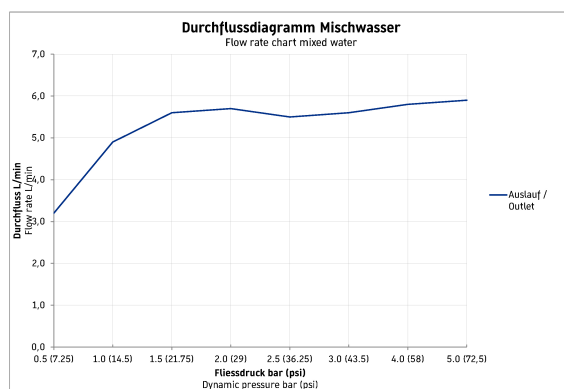

A.1 Single lever basin mixer XL # A11040002010

|< 295 mm >|

Single lever basin mixer XL	Dimension	Weight	Order number
ceramic cartridge, projection 180 mm, flexible connection hoses 3/8", normal spray, chrome, maximum temperature can be adjusted on installation, recommended operating pressure 1 - 5 bar, without pop-up waste set, 295 mm			
Colors			
10 Chrome			
Variant			
flow rate 5,5 l/min (3 bar)			A11040002010
Recommended basins			
Vanity basin undercounter basin, with overflow, without tap platform, underneath glazed, fixings for installation in wooden consoles included, Ø 275 mm	Ø 275 mm		031927
Vanity basin undercounter basin, with overflow, without tap platform, underneath glazed, fixings for installation in wooden consoles included, Ø 325 mm	Ø 325 mm		031932
Vanity basin undercounter basin, without overflow, without tap platform, underneath glazed, fixings for installation in wooden consoles included, Ø 375 mm	Ø 375 mm		031937
Vanity basin undercounter basin, without overflow, without tap platform, underneath glazed, fixings for installation in wooden consoles included, Ø 420 mm	Ø 420 mm		031942
Vanity basin countertop basin, with overflow, without tap platform, underneath glazed, Ø 400 mm	Ø 400 mm		031840
Vanity basin countertop basin, without overflow, without tap platform, underneath glazed, Ø 450 mm	Ø 450 mm		031845