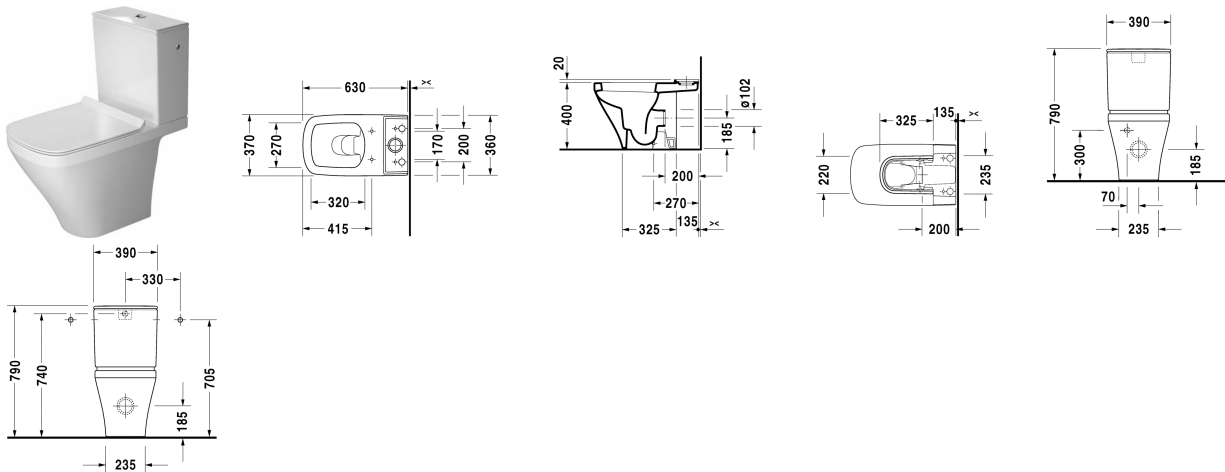

Toilet close-coupled # 216209..00 / 216209..00

| < 370 mm > |

Toilet close-coupled	Dimension	Weight	Order number
washdown model, (without cistern), fixings included, horizontal outlet, UWL class 1			
Colors			
00 White Alpin 20 HygieneGlaze (an antibacterial ceramic glaze that provides almost indefinite effectiveness)			
Variant			
♣ 4,5 litre flush	370 x 630 mm	41.300 kg	216209..00
♣ 4,5 litre flush	370 x 630 mm	41.300 kg	216209..00
Sanitary ceramics with the special WonderGliss surface finish will remain clean and attractive-looking for a long time to come. When ordering WonderGliss please add a "1" as eleventh digit to the model number.			
Suitable products			
Toilet seat and cover hinges stainless steel, without automatic closure,			006371
Toilet seat and cover hinges stainless steel, removable, with automatic closure,			006379
Cistern with Dual Flush mechanism, chrome, for bottom left supply, UK- Version, 390 x 170 mm	390 x 170 mm		093515

All drawings contain the necessary measurements which are subject to standard tolerances. Exact measurements, in particular for customised installation scenarios, can only be taken from the finished ceramic piece.