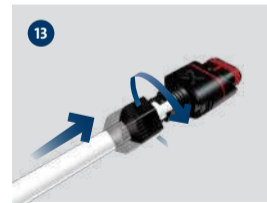

ALPHA2

ALPHA3

Icons: three vertical bars, wavy line

Green checkmarks on side and bottom ports, red X over top port.

i

Temperature icon (blue thermometer)

ALPHA1

ALPHA2

ALPHA3

> +2°C

Red X over top and side ports, green checkmark on bottom port.

15

i

i

Max 0.8 x 3

x 3