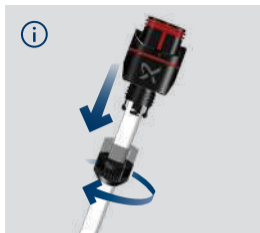

ALPHA3

> +2°C

Red X over top and side ports, green checkmark on bottom port.

15

i

i

Max 0.8 x 3

x 3