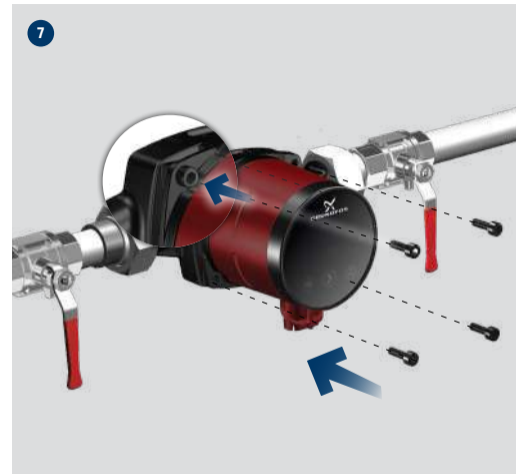

ALPHA2

ALPHA3

Icons: three vertical bars, wavy line

Green checkmarks on side and bottom ports, red X over top port.

i

Temperature icon (blue thermometer)

ALPHA1

ALPHA2

ALPHA3

> +2°C

Red X over top and side ports, green checkmark on bottom port.

15

i

i

Max 0.8 x 3

x 3