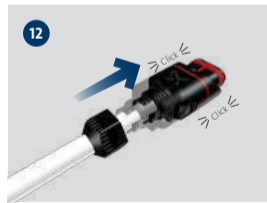

ALPHA2

ALPHA3

Icons: three vertical bars, wavy line

Green checkmarks on side and bottom ports, red X over top port.

i

Temperature icon (blue thermometer)

ALPHA1

ALPHA2

ALPHA3

> +2°C

Red X over top and side ports, green checkmark on bottom port.

15

i

i

Max 0.8 x 3

x 3