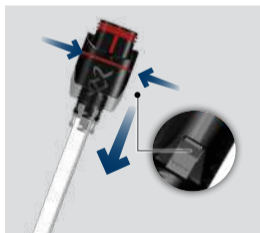

ALPHA2

ALPHA3

Icons: three vertical bars, wavy line

Green checkmarks on side and bottom ports, red X over top port.

i

Temperature icon (blue thermometer)

ALPHA1

ALPHA2

ALPHA3

> +2°C

Red X over top and side ports, green checkmark on bottom port.

15

i

i

Max 0.8 x 3

x 3