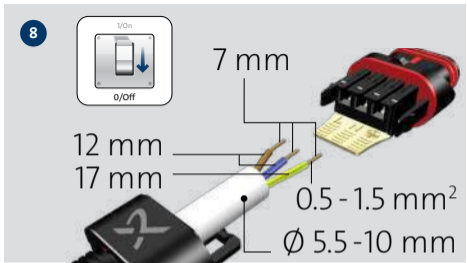

ALPHA2

ALPHA3

Icons: three vertical bars, wavy line

Green checkmarks on side and bottom ports, red X over top port.

i

Temperature icon (blue thermometer)

ALPHA1

ALPHA2

ALPHA3

> +2°C

Red X over top and side ports, green checkmark on bottom port.

15

i

i

Max 0.8 x 3

x 3