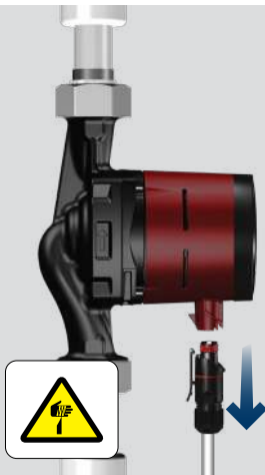

ALPHA3

> +2°C

Red X over top and side ports, green checkmark on bottom port.

15

i

i

Max 0.8 x 3

x 3