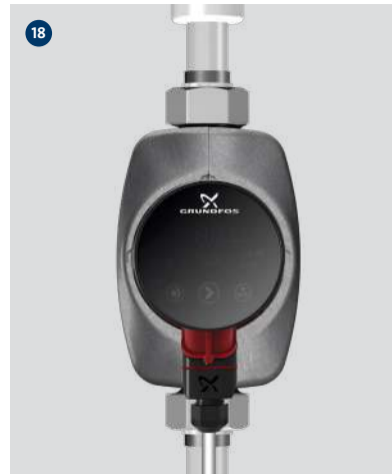

ALPHA2

ALPHA3

Icons: three vertical bars, wavy line

Green checkmarks on side and bottom ports, red X over top port.

i

Temperature icon (blue thermometer)

ALPHA1

ALPHA2

ALPHA3

> +2°C

Red X over top and side ports, green checkmark on bottom port.

15

i

i

Max 0.8 x 3

x 3