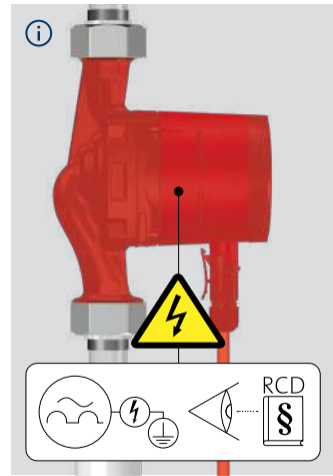

ALPHA2

ALPHA3

Icons: three vertical bars, wavy line

Green checkmarks on side and bottom ports, red X over top port.

i

Temperature icon (blue thermometer)

ALPHA1

ALPHA2

ALPHA3

> +2°C

Red X over top and side ports, green checkmark on bottom port.

15

i

i

Max 0.8 x 3

x 3