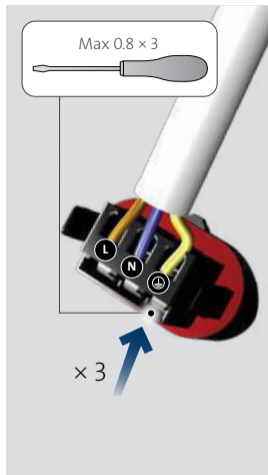

ALPHA3

> +2°C

Red X over top and side ports, green checkmark on bottom port.

15

i

i

Max 0.8 x 3

x 3