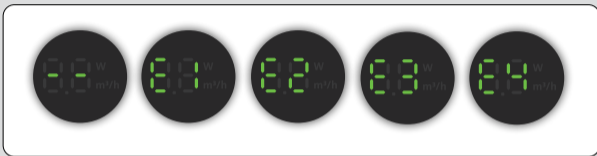

- ALPHA1
- ALPHA2

ALPHA1

net.grundfos.com/qr/i/99352881